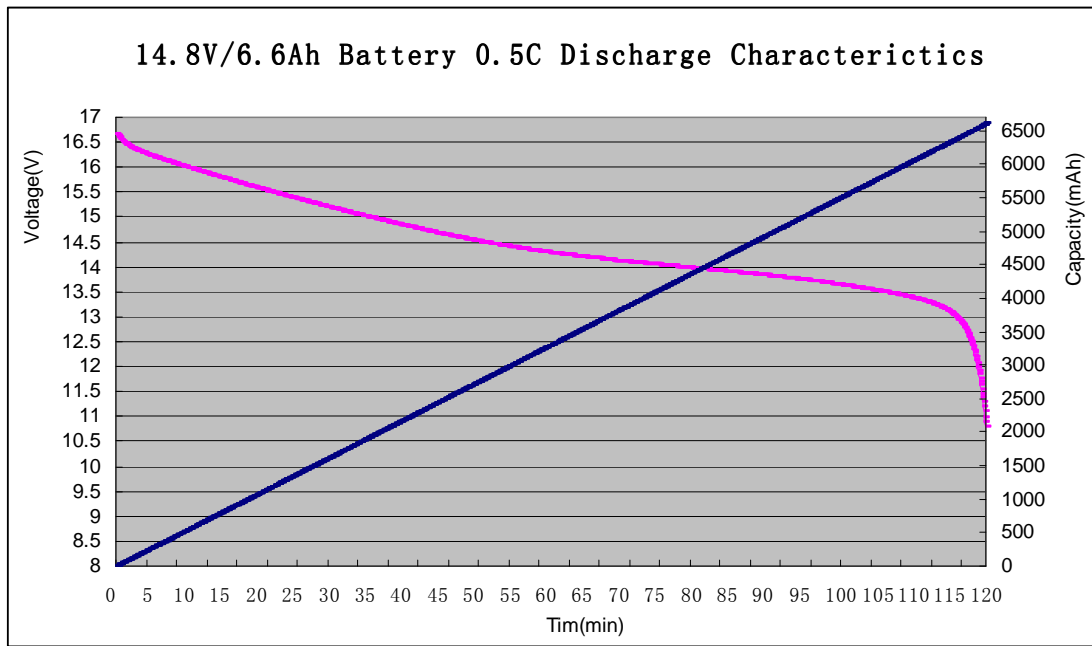

# CityTek battery discharge rates

Volt-Time Curve

Volt-Capacity Curve

# CityTek battery discharge rates

Volt Capacity Time Curve