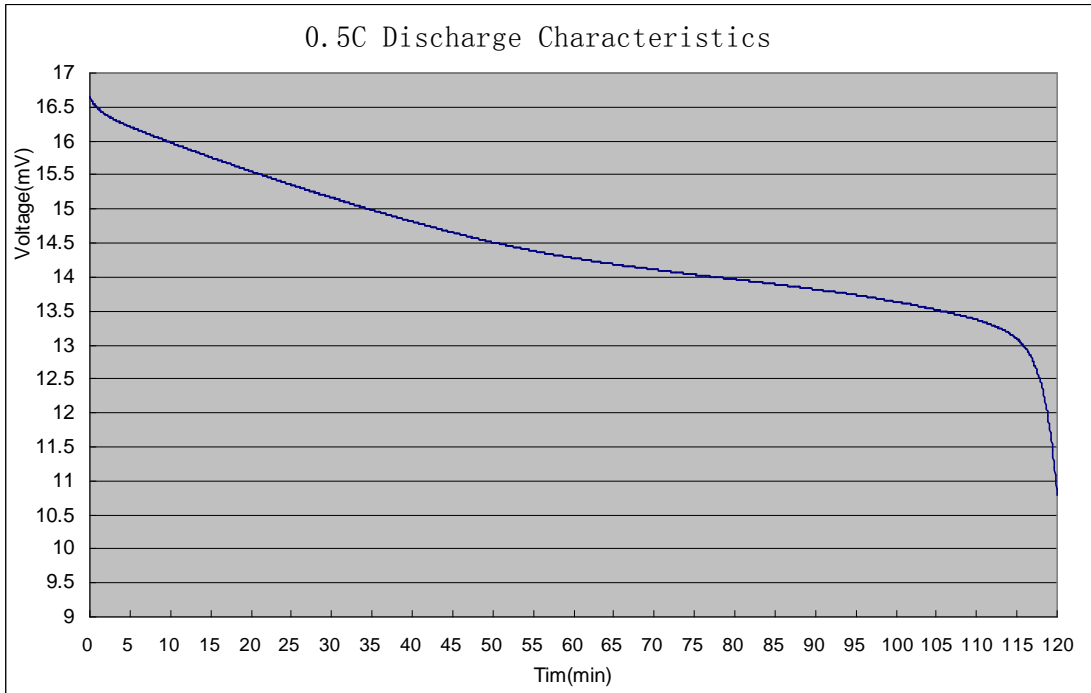

# CityTek battery discharge rates

Volt-Time Curve

Volt-Capacity Curve

# CityTek battery discharge rates

Volt Capacity Time Curve