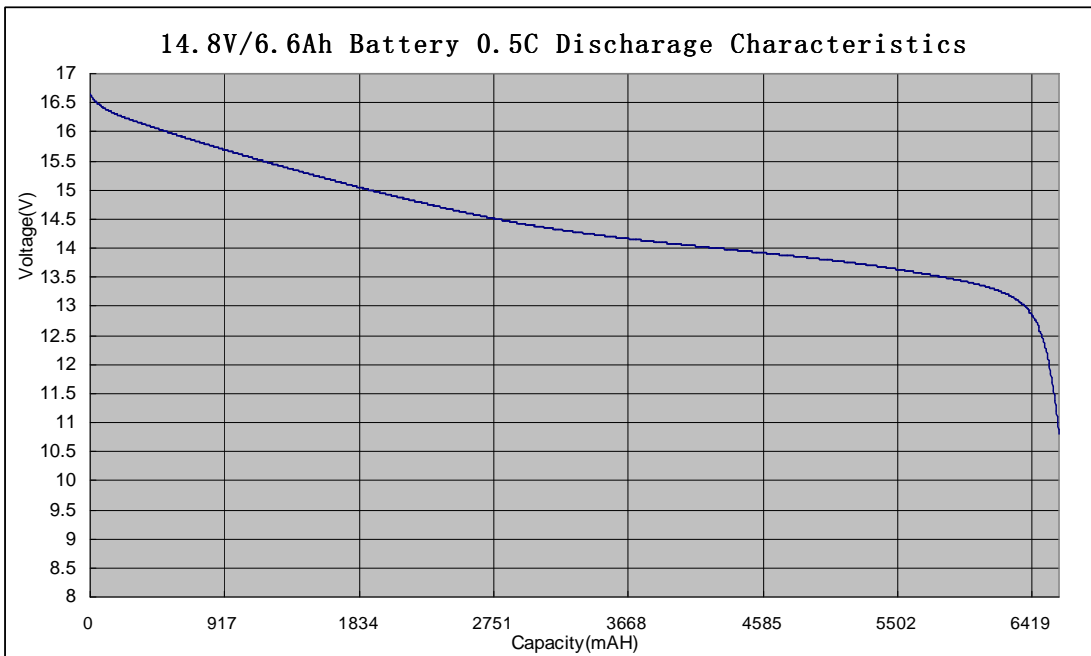

# CityTek battery discharge rates

Volt-Time Curve

Volt-Capacity Curve

# CityTek battery discharge rates

Volt Capacity Time Curve