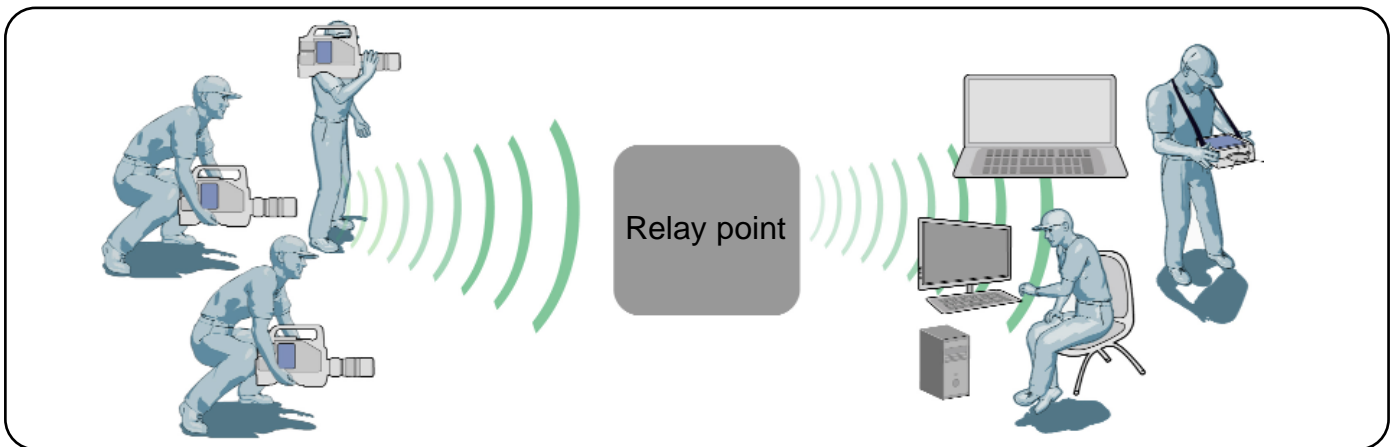

# applications

Boxx Networkx can be used in a variety of environments including feature film, documentary, body-worn covert filming, reality show or live sporting event.

Ideal for

- multi-camera production viewing platform replacing the need for traditional OB trucks
- digital replacement for analogue video assist for film, video and Steadicam
- covers a large terrain for reality TV video village and portable field monitoring environments
- sporting arena and events filming for large screen presentation
- remote monitoring and recording of body-worn surveillance equipment
- emergency services and homeland security.

# network configurations

point-to-point

single multipoint

networked multipoint (with seamless handovers)